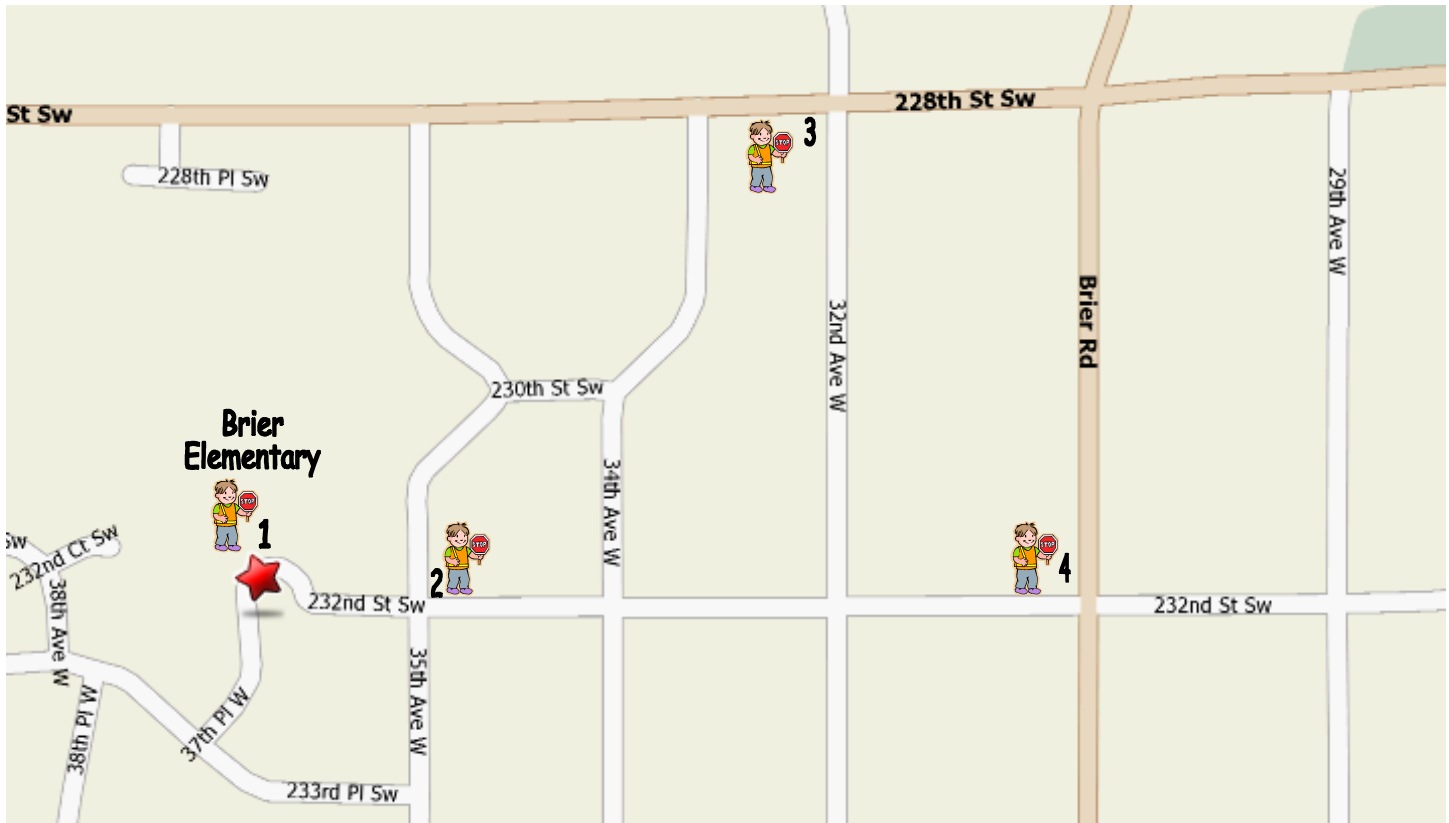

Brier Bobcat Safety Patrol Crossing Locations

Four Locations:

1. Brier Elementary parking lot (Student patrol with adult supervision)
2. Brier Elementary driveway hill (Student patrol with adult supervision)
3. 228th St SW and 32nd Ave W intersection (Staff only in the morning)
4. 232nd St SW and Brier Road intersection (Staff only in the morning)

Parking lot locations:

1a/b: Near the gym

1c/d: Entrance to faculty parking and bus zone