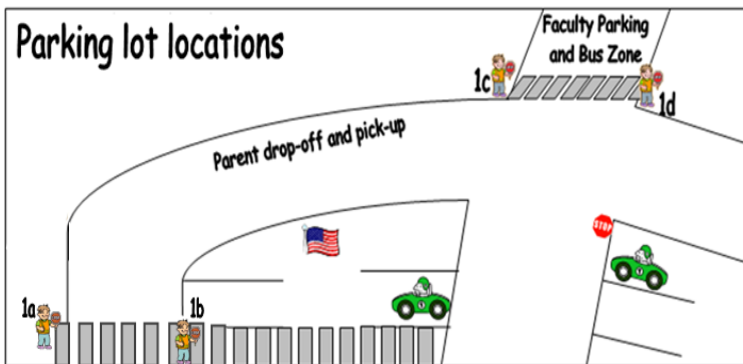

Brier Bobcat Safety Patrol Locations

Locations:

1. Brier Elementary:

- 1a and 1b crosswalk near gym (Staff only morning and afternoon)
- 1c and 1d crosswalk at faculty parking lot (Student patrol)
- 1e and 1f monitor bus unload and load area (Student patrol)

2. Brier Elementary driveway hill (Student patrol with adult supervision)

3. 228th St SW and 32nd Ave W intersection (Staff only in the morning)

4. 232nd St SW and Brier Road intersection (Staff only in the morning)

Location 1e and 1f:

Bus unload and load area near playground.

While monitoring the bus unload and load area, make sure students are exiting the buses safely and heading to his/her classroom line. This is not a time for playing on the big toy or playground, so please keep students off the equipment. Once the buses are unloaded or loaded, please close the gates.